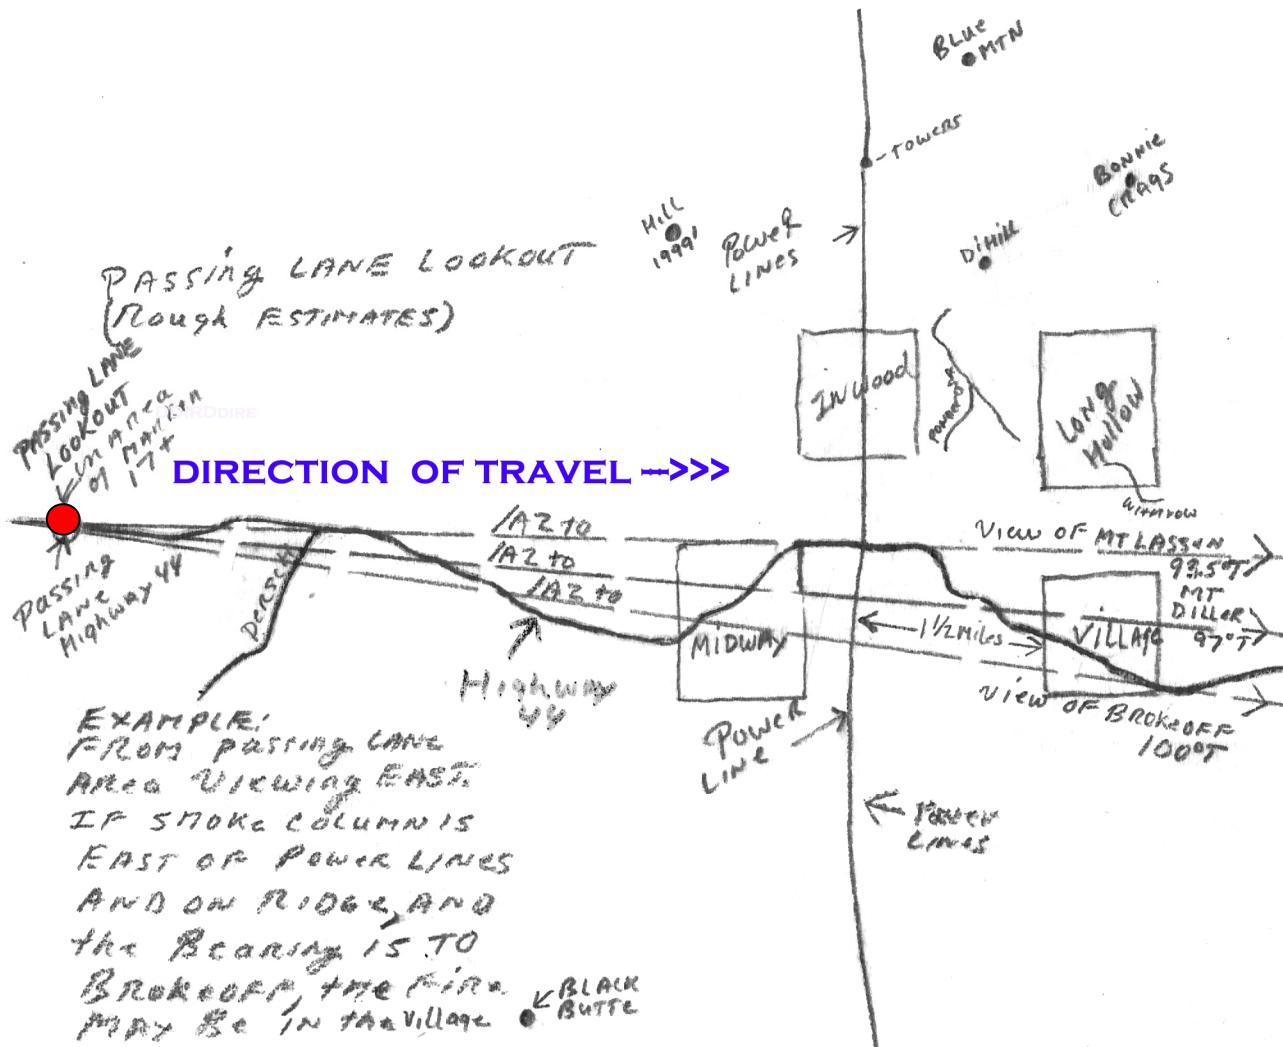

**FIRE WATCH. PASSING LANE LOOKOUT - HIGHWAY 44 - DIRECTION OF TRAVEL EAST BOUND.
 FROM THAT LOCATION YOU CAN VIEW MT DILLER ... AND THE AZIMUTH RUNS THROUGH THE VILLAGE.**

IN THE DISTANCE YOU SEE:

MT LASSEN

MT. DILLER

BROKEOFF